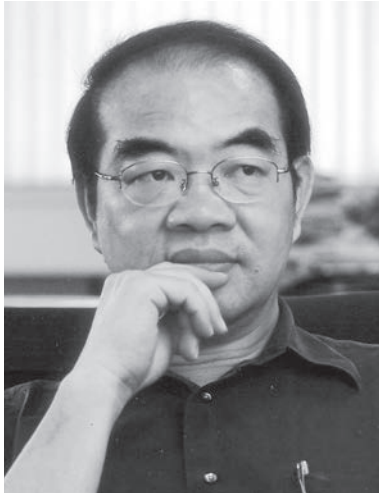

吳茂昆博士 (Maw-Kuen Wu, Ph. D.) 簡介

President, National Dong-Hwa University
 Academician, Academia Sinica
 Foreign Associate, US National Academy of Sciences
 No.1, Sec. 2, University Road, Shoufong, Hualien,
 Taiwan
 E-mail: mkwu@mail.ndhu.edu.tw

■ Education:

1981 Ph. D., Physics, University of Houston, USA
 1975 M.S., Physics, Tamkang University, Taiwan
 1973 B.S., Physics, Tamkang University, Taiwan

■ Professional Positions:

1982-1984 Research Scientist in Physics, University of Houston
 1984-1987 Assistant Professor of Physics, University of Alabama in Huntsville
 1987-1988 Professor of Physics, University of Alabama in Huntsville
 1988-1993 Professor of Applied Physics, Columbia University
 1989-1993 Visiting Chair Professor, National Tsing Hua University
 1992-1995 Director, Materials Science Center, National Tsing Hua University
 1994- Professor, National Tsing Hua University
 2000-2002 Deputy Minister, The ROC National Science Council
 2002-2004 Director, Institute of Physics, Academia Sinica
 2004-2006 Minister, The ROC National Science Council
 2006-2011 Director, Institute of Physics, Academia Sinica
 2012- President, National Dong-Hwa University